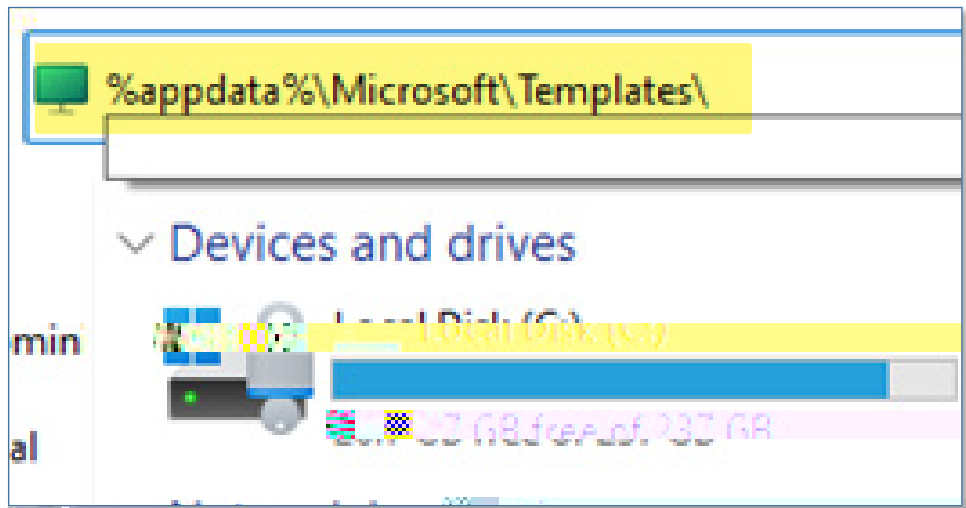

EVMS TECH INTEGRATION: BACK UP AND RESTORE OFFICE TEMPLATES

How to back up Office templates

Open File Explorer

Enter:

%appdata%\Microsoft\Templates\

CTRL+A

CTRL+C

CTRL+V