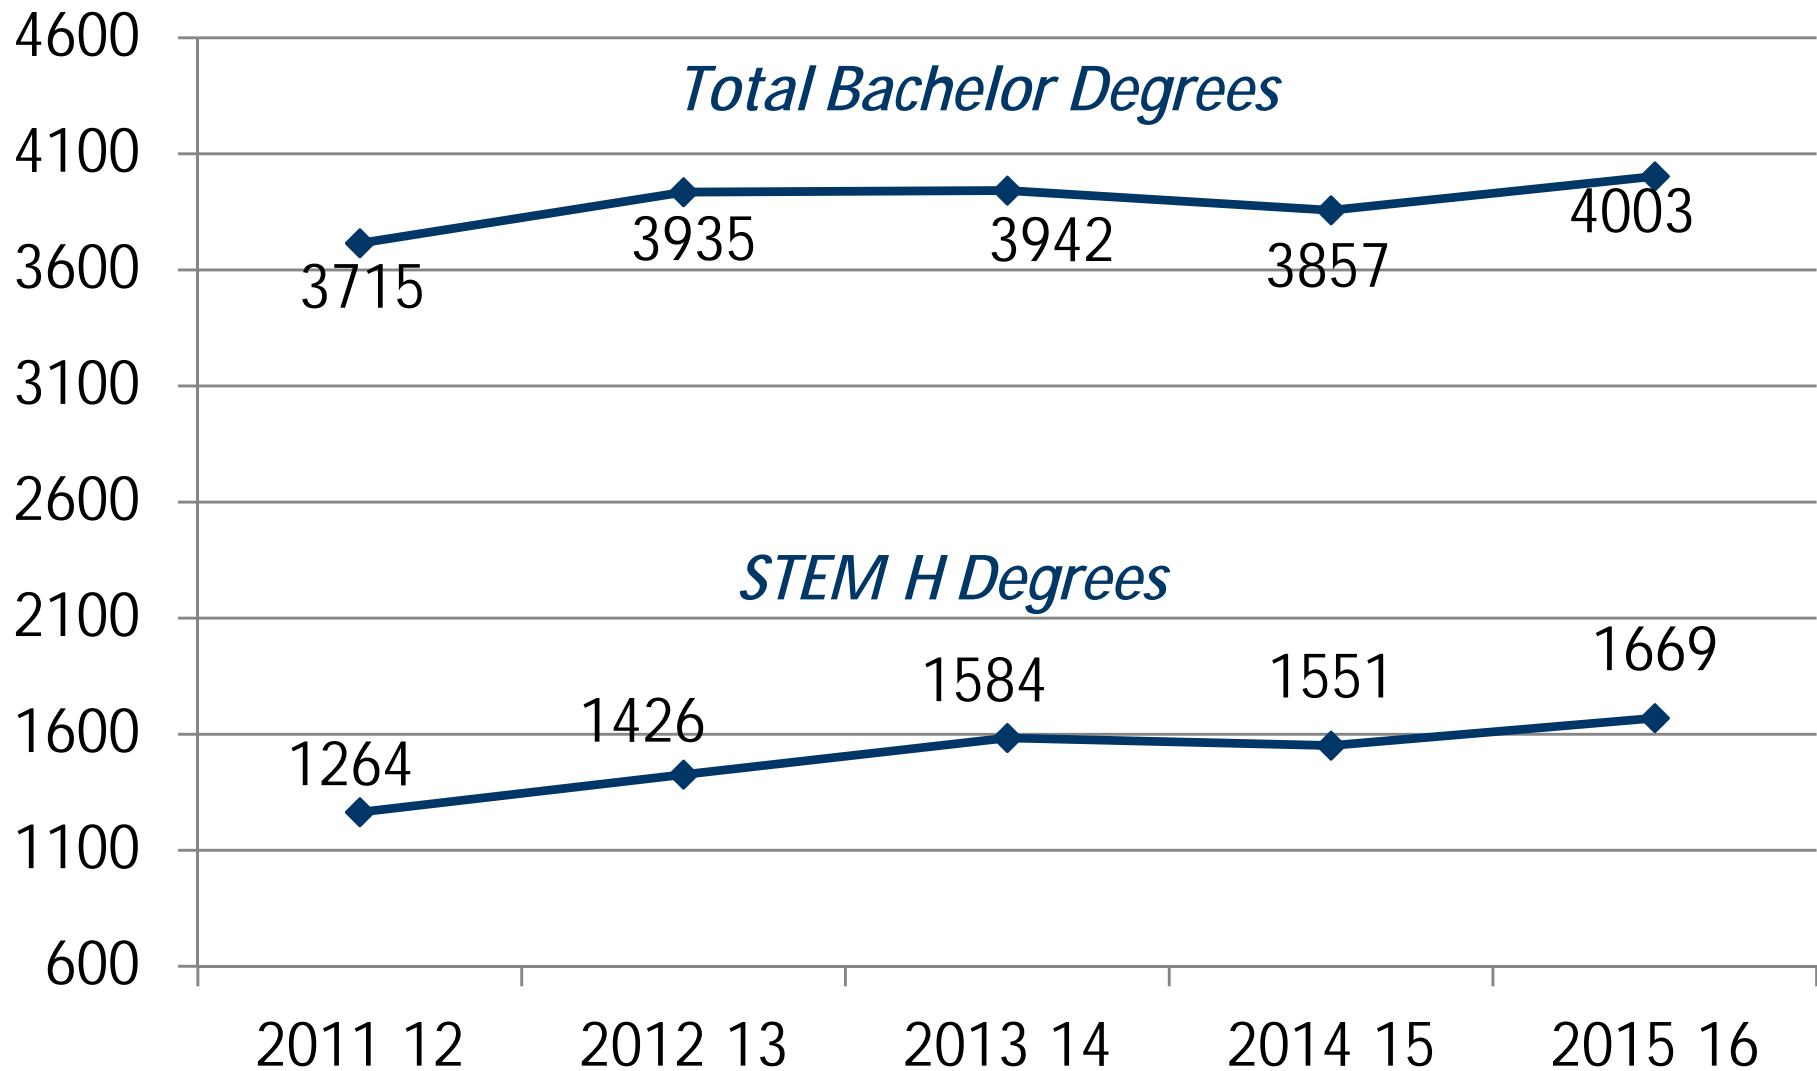

# ODU Total Bachelor and STEM-H Degrees Awarded

During the 2015 16 academic year, almost 42% of all undergraduate degrees were awarded in STEM H areas.